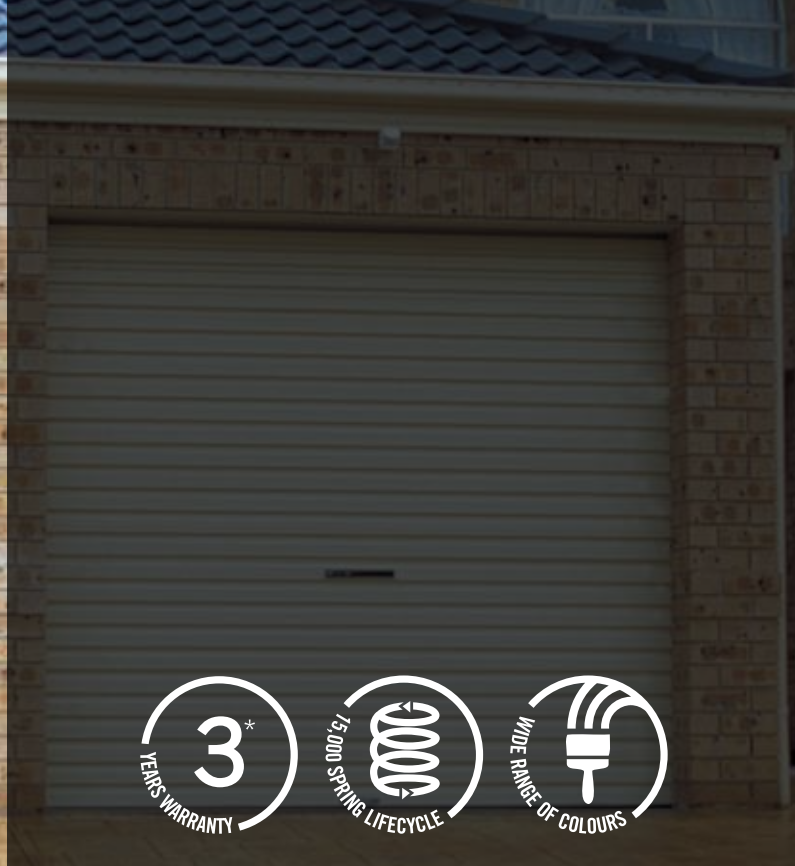

When you buy a Firmadoor® Roll-Up door, you're buying the best in value at an affordable price. A Firmadoor garage door will enhance your home without breaking the budget.

Each door is custom made to suit your home and comes with a range of features that deliver affordable strength and durability.

NYLON RUNNING STRIPS

STEEL DOOR STOPS

RUBBER COATED GUIDE STOPS

BOTTOM WEATHERSEAL

AFFORDABLE QUALITY

Doors & Openers®

THERE'S SO MUCH MORE BEHIND A B&D DOOR

Call **13 62 63** or visit www.bnd.com.au for further information

*For full warranty conditions see back page.