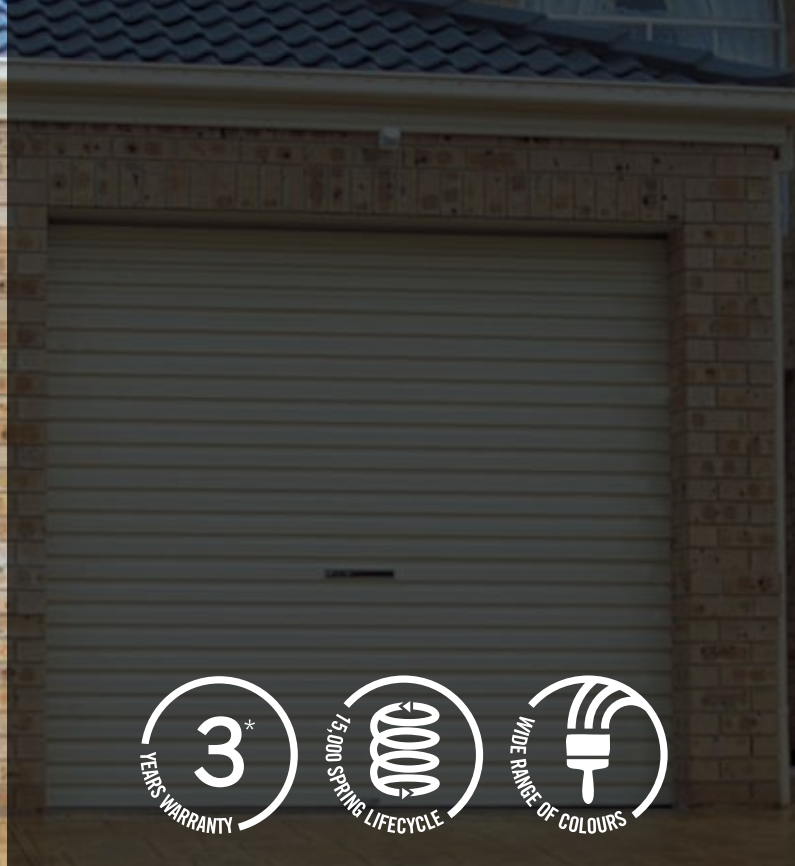

LIMITED HEADROOM

Do you want all the benefits of a B&D door, but don't have the headroom for a normal garage door? Try a B&D Flex-A-Door®. It's the perfect alternative when you are looking to replace your existing tilt door, or in situations where you have restricted headroom in your garage or carport.

Doors & Openers®

THERE'S SO MUCH MORE BEHIND A B&D DOOR

an **alesco** company

ADVANCED COLLECTION

ROLLING GARAGE DOOR

Firmadoor[®]

When you buy a Firmadoor[®] Roll-Up door, you're buying the best in value at an affordable price. A Firmadoor garage door will enhance your home without breaking the budget.